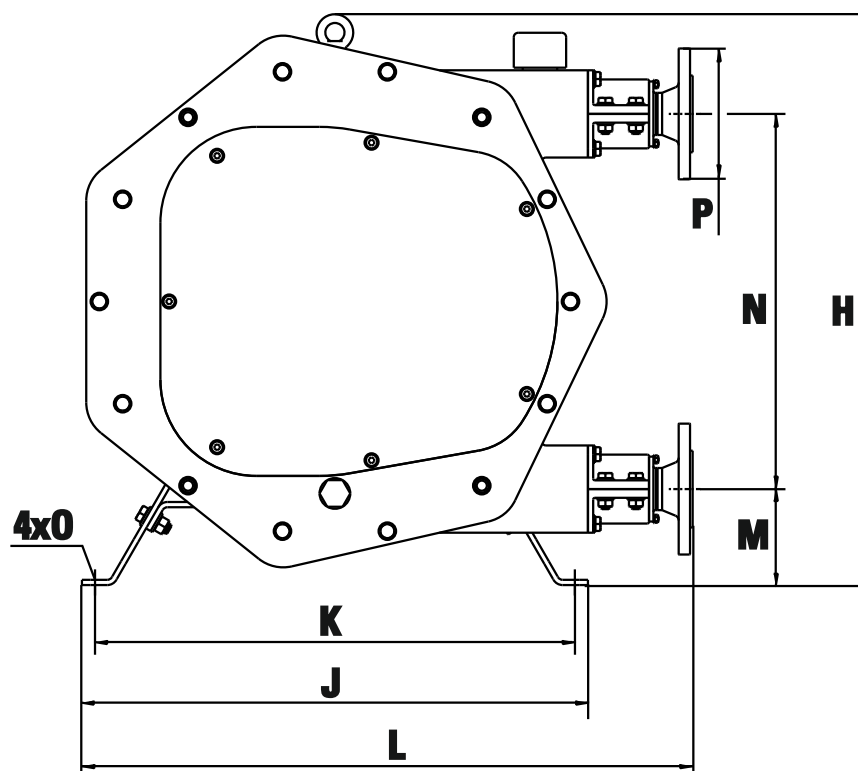

PERIBEST 43

DIMENSIONAL DRAWING

A*	800,6
B	96,6
C	102
D	148,5
E	250
F	50
G	142
H	655
I*	564
J	580
K	550
L	700
M	110
N	430
O	16
P	DN-40

*DEPENDING ON THE DRIVER, DIMENSIONS COULD CHANGE